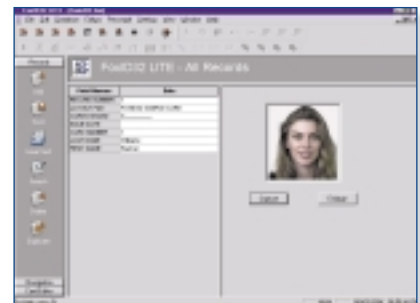

*Specific records can be found easily using the **search engine** within FoxID32 Lite. Multiple fields can be searched simultaneously to provide you with all records matching your criteria. Alternatively, the **quick-search** function can be used to search on any one field to allow you to quickly find the data you are looking for.*

*Single or double-sided card templates can be designed in seconds using the integrated **Card Editor** within FoxID32 Lite. Landscape or portrait formats can be used on standard or custom sized pagers. 360° text rotation, snap to grid object placement, Object Linking and Embedding (OLE) and both standard and custom color palettes can be utilised to create your own vibrant and individual card designs. The FoxID32 Lite card editor features **fully dockable toolbars** for ease of use.*

Default card layouts can be selected so that each new record automatically has your preferred card layout allocated.

***Image capture** is available through Video for Windows™ and TWAIN®, plus digital images can be loaded directly from file. Images can be flipped or rotated as required. They can also be cropped so that the focus is the person and not on any unwanted areas. Brightness, contrast and colour can be adjusted on your photo to produce the best possible quality when printing.*